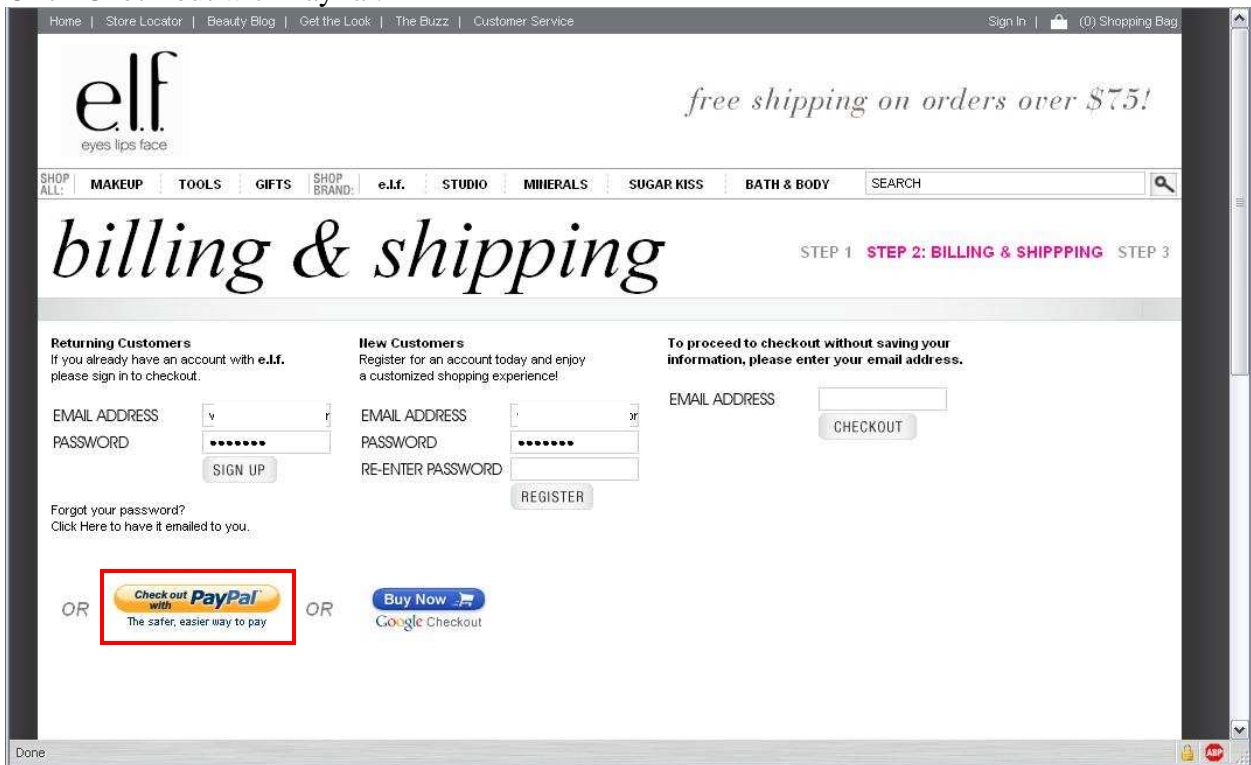

translucent #83101

COUPON CODE: **APPLY COUPON** CONTINUE SHOPPING UPDATE SHOPPING CART

GIFT CARD: APPLY GIFT CARD

Enjoy a subscription to OK! magazine (51 issues). A \$9.99 value. The magazine is included with your purchase over \$30.00. There are no hidden charges and your credit card will not be shared with the publisher.
 Check the box if you do **NOT** want a magazine
[Get details on rebate instructions.](#)

SUBTOTAL \$24.00
50% Off Studio! - \$13.00 (remove)
SHIPPING \$6.95
TOTAL \$19.95

PROCEED TO CHECKOUT

Done ABP

Click Check out with PayPal.

Review your funding options in PayPal, and confirm.

Review your order, and assure that only the Standard shipping option of \$6.95 is available. Click PLACE ORDER, when everything is in check.

As you can see, ELF automatically signs you into its account, and the order will be listed there in an hour or so. Also double check that the email confirmation matches this Order Receipt.

Home | Store Locator | Beauty Blog | Get the Look | The Buzz | Customer Service