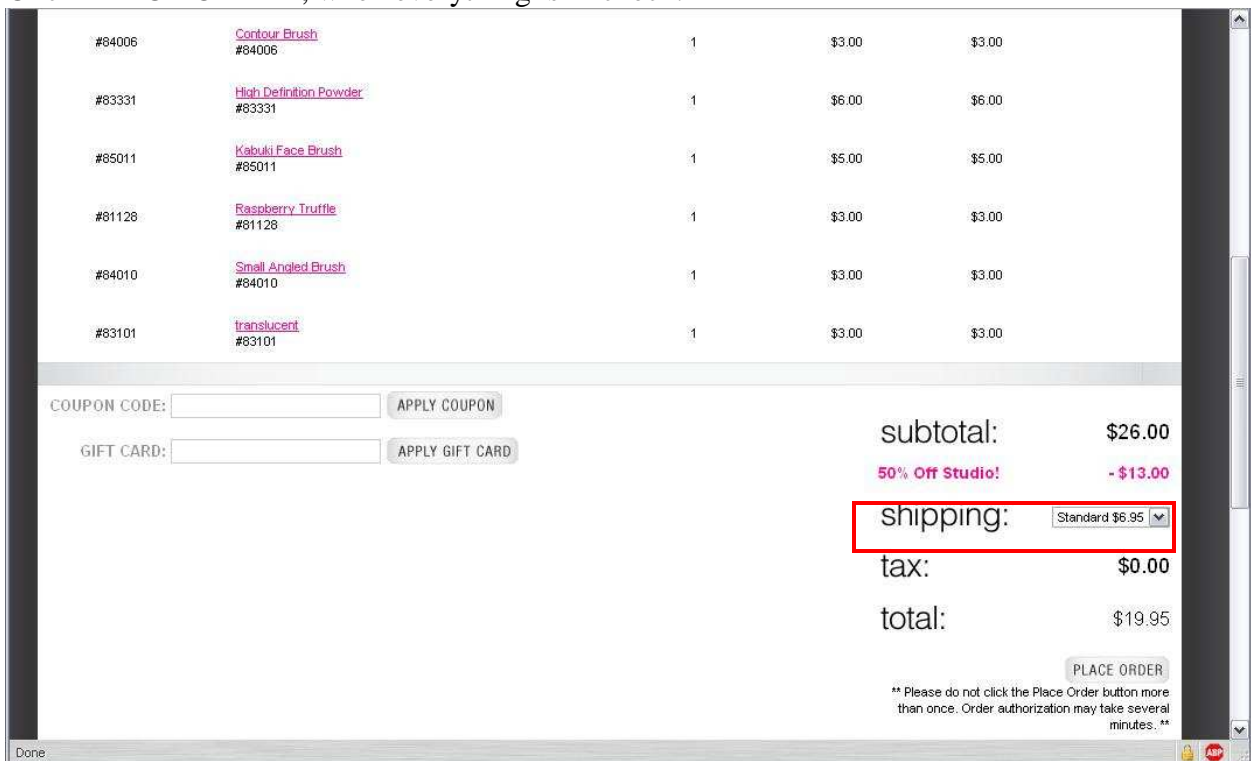

translucent #83101

COUPON CODE: **APPLY COUPON** CONTINUE SHOPPING UPDATE SHOPPING CART

GIFT CARD: APPLY GIFT CARD

Enjoy a subscription to OK! magazine (51 issues). A \$9.99 value. The magazine is included with your purchase over \$30.00. There are no hidden charges and your credit card will not be shared with the publisher.
 Check the box if you do **NOT** want a magazine
[Get details on rebate instructions.](#)

SUBTOTAL \$24.00
50% Off Studio! - \$13.00 (remove)
SHIPPING \$6.95
TOTAL \$19.95

PROCEED TO CHECKOUT

Done ABP

Click Check out with PayPal.

Review your funding options in PayPal, and confirm.

Review your order, and assure that only the Standard shipping option of \$6.95 is available. Click PLACE ORDER, when everything is in check.

See that the Order Receipt TOTAL matches that from the previous screen.

#83331	High Definition Powder #83331	1	\$6.00	\$3.00
#85011	Kabuki Face Brush #85011	1	\$5.00	\$3.00
#81128	Raspberry Truffle #81128	1	\$3.00	\$3.00
#84010	Small Angled Brush #84010	1	\$3.00	\$3.00
#83101	translucent #83101	1	\$3.00	\$3.00
			subtotal:	\$26.00
				50% Off Studio! - \$13.00
			shipping:	\$6.95
			shipping method:	USPS
			tax:	\$0.00
			total:	\$19.95

As you can see, ELF automatically signs you into its account, and the order will be listed there in an hour or so. Also double check that the email confirmation matches this Order Receipt.

Home | Store Locator | Beauty Blog | Get the Look | The Buzz | Customer Service